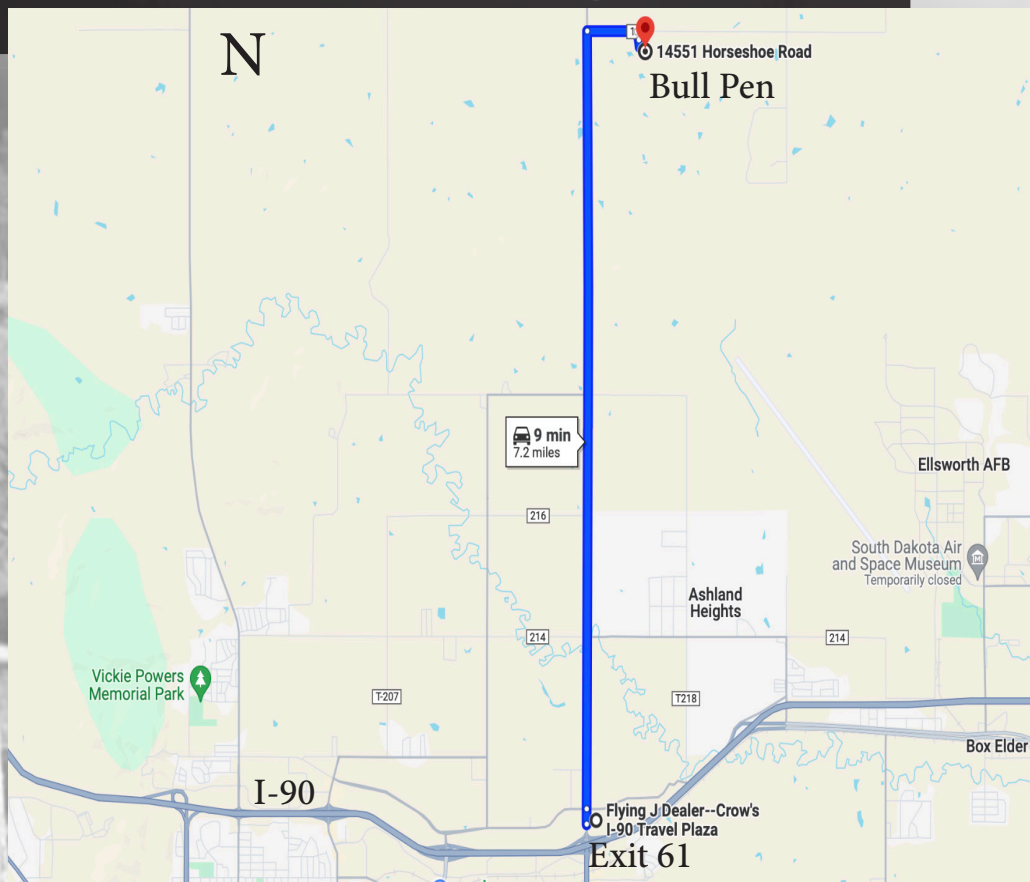

Help for all your reproductive needs

Jessica Kammerer • (605)786-7066

Directions to the Bull Pen

Address:
*14551 Horseshoe Rd
Piedmont, SD 57769

Directions:
-Exit 61 Common
Cents/Flying J Truck Stop
Exit

-Go 6 miles North on
Elk Vale Rd