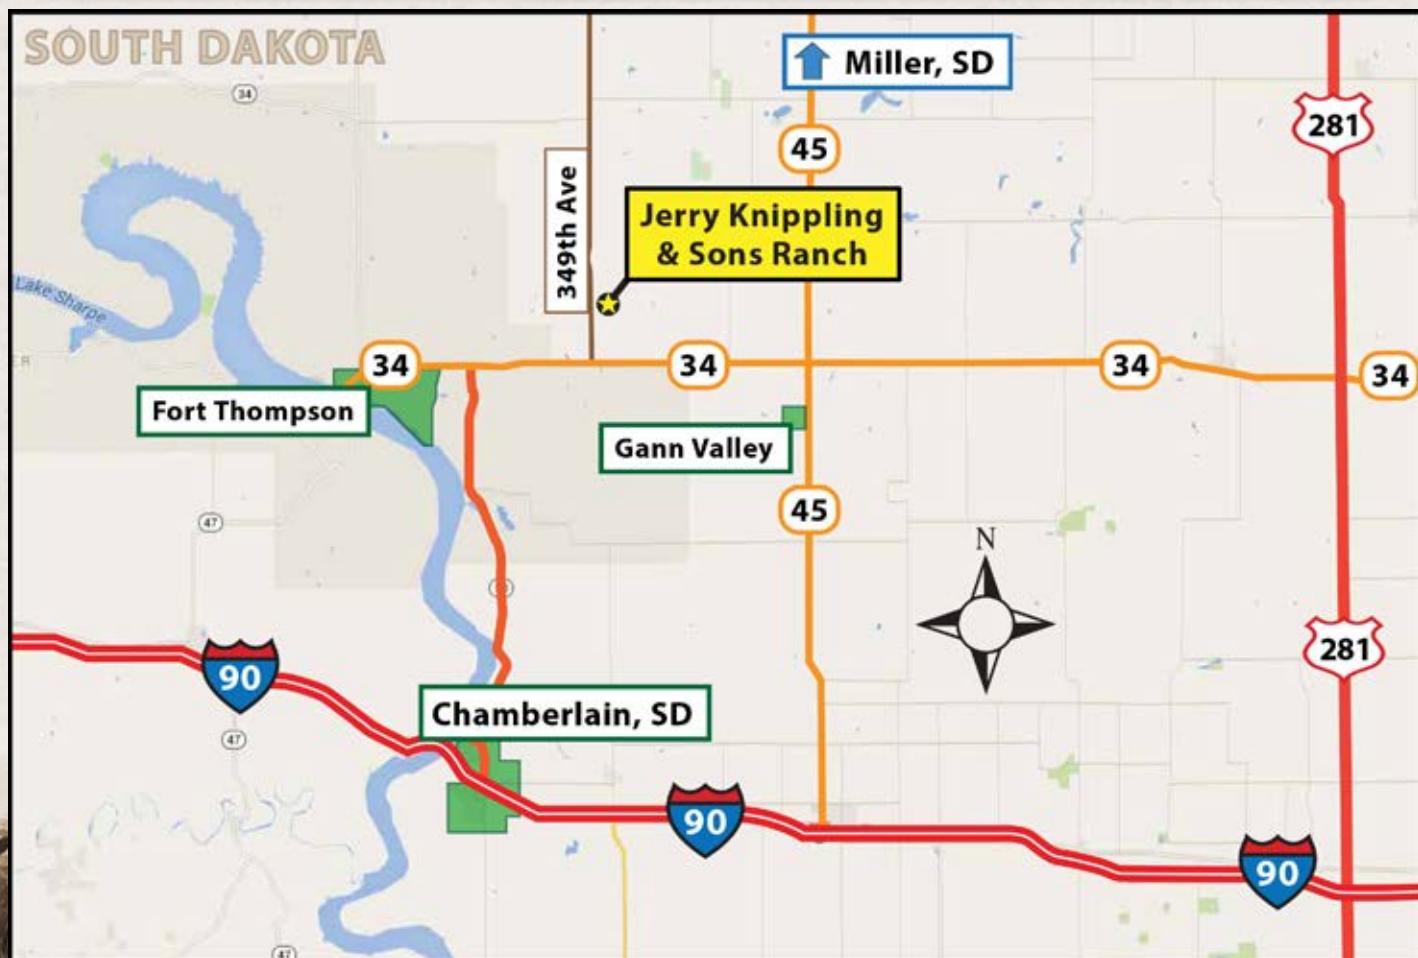

Knippling Hereford
34957 225th Street
Gann Valley, SD 57341

Address Service Requested

www.KnipplingHereford.com