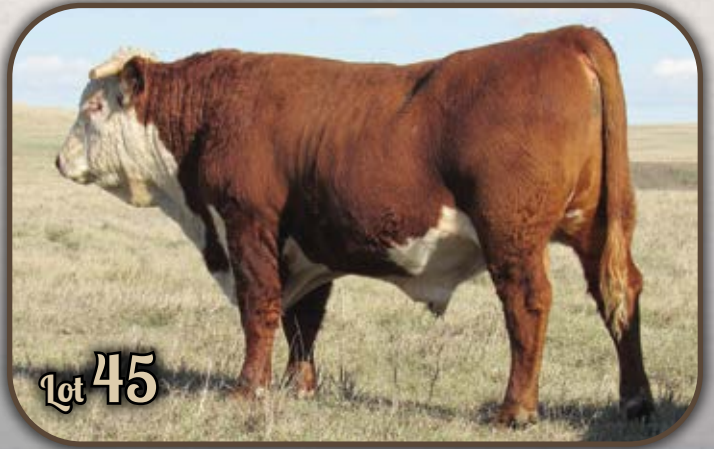

Knippling Hereford
34957 225th Street
Gann Valley, SD 57341

Address Service Requested

www.KnipplingHereford.com