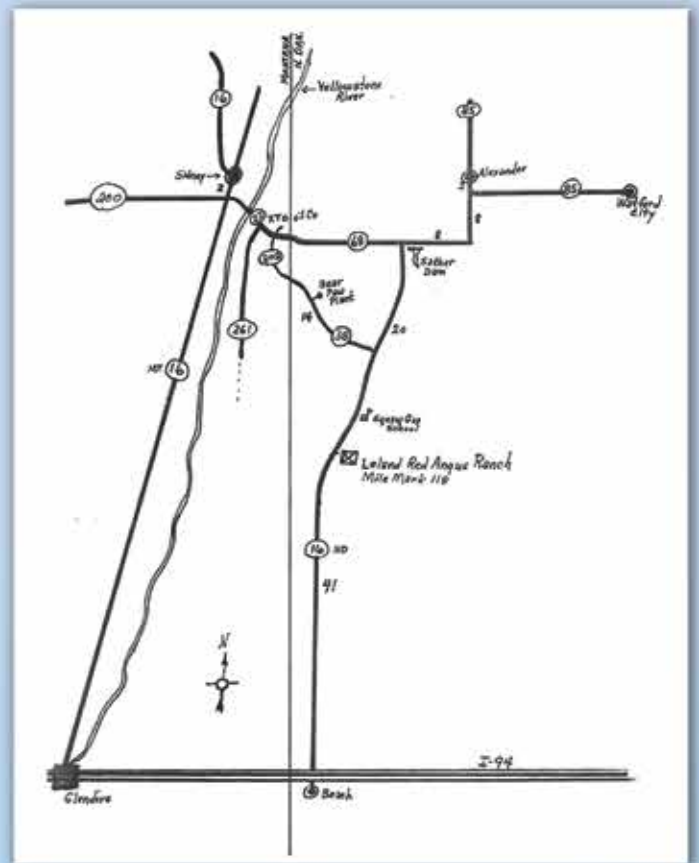

We conduct rigid selection practices to ensure the most accurate information available. These include traits not measured by the computer, but by cowboy logic – traits such as foot and udder structure, disposition, fleshing ability and survivability. Our cattle are guaranteed breeders, with the bulls passing a breeding soundness and semen evaluation. Heifers are guaranteed open and ready to breed.

We do recommend insurance, particularly on yearling bulls when used in multiple breeding groups with older bulls.

As always, we are happy to assist in any specific needs you may have for your program and guarantee confidentiality, as well as lowest bid, on any sight-unseen purchases.

We continue to offer free delivery to central points up to 500 miles. Historically, when possible, we have delivered direct to your yard. However, due to age constraints and labor shortages, we may have to ask customers to accept central points, with every effort to make it as convenient as possible.

*Best wishes from all of us at
Leland Red Angus &
Koester Red Angus*