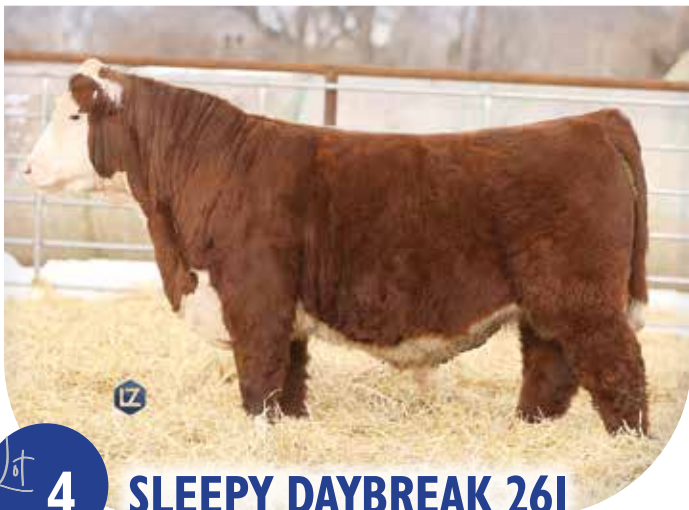

Lot
4

SLEEPY DAYBREAK 261

Bull | AHA #44406980 | DOB: 3/5/22 | Tattoo: 261

Act. BW - 74 lbs. Adj. WW - 623 lbs. WW Ratio - 109 POLLED

SHF DAYBREAK Y02 D287 ET	SHF YORK 19H Y02	CED	6.6
OBH DAYBREAK 606G	SHF MISS M326 T08 ET	BW	2
OBH MISS LAMBEAU 606	TH 22R 16S LAMBEAU 17Y	WW	57
	OBH 719T MISS VICTOR 462	YW	90
RV THUNDERSTRUCK 4239	C BAR1 9161 UNTAPPED 2267 ET	MILK	30
SLEEPY RENEE 919	LCG DORA CISCO 239W	$CHB	124
SLEEPY RENEE 108	UPS DOMINO 3027		
	FHF 0722 RENAE 36W		

- His maternal grandsire, RV Thunderstruck 4239, was maybe just a little ahead of his time as far as "being out there" in his kind. This makes it no surprise that his dam, 919, has been a favorite on summer pasture tours, she brought home one of our absolute favorites last fall.
Suitable for heifers.

Lot
5

SLEEPY DAYBREAK 263

Bull | AHA #44406983 | DOB: 3/7/22 | Tattoo: 263

Act. BW - 80 lbs. Adj. WW - 557 lbs. WW Ratio - 98 POLLED

SHF DAYBREAK Y02 D287 ET	SHF YORK 19H Y02	CED	0.1
OBH DAYBREAK 606G	SHF MISS M326 T08 ET	BW	4.3
OBH MISS LAMBEAU 606	TH 22R 16S LAMBEAU 17Y	WW	57
	OBH 719T MISS VICTOR 462	YW	88
NJW 1B 72C ON DUTY 150E	NJW 79Z 22Z HEAVY DUTY 72C ET	MILK	30
SLEEPY WHITNEY 021	NJW 12T Y449 COW MADE 1B	$CHB	110
FHF T81 WHITNEY 34W	SHF TRAIL BLAZER M326 T81		
	FHF P606 WHITNEY 113S ET		

- Another great Daybreak that brings a balance, moderate mature size and eye appeal to his next set of cows

Lot
6

SLEEPY DAYBREAK 264

Bull | AHA #44406986 | DOB: 3/8/22 | Tattoo: 264

Act. BW - 83 lbs. Adj. WW - 545 lbs. WW Ratio - 96 POLLED

SHF DAYBREAK Y02 D287 ET	SHF YORK 19H Y02	CED	3.3
OBH DAYBREAK 606G	SHF MISS M326 T08 ET	BW	2.3
OBH MISS LAMBEAU 606	TH 22R 16S LAMBEAU 17Y	WW	58
	OBH 719T MISS VICTOR 462	YW	90
LCX PERFECTO 11B ET	NJW 98S R117 RIBEYE 88X ET	MILK	30
BAR 9 11B RITA 839F	WLL ZOEY 3Z	$CHB	107
FHF 3122 RITA 125D	PYRAMID MR. HEREFORD 3122		
	FHF 38Y RITA 138A		

- Top 10 % Baldy Maternal Index. Pair him up with Lot 8 if you want to turn out a pair of ¾ brothers, both out of Perfecto bred dams.
Suitable for heifers.