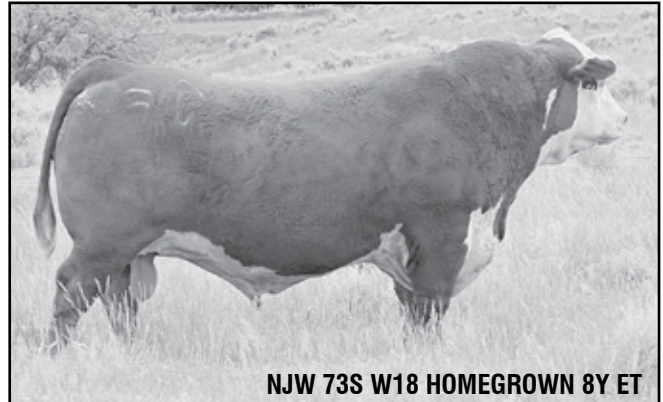

EPDs	BW	WW	YW	Milk	M&G	Fat	REA	Marb.
	2.9	57	89	36	64	-.001	.37	.13

Powerful herd bull from NJW Polled Herefords purchased in 2014. Highly pigmented, smooth polled, long sided and deep bodied. First bulls and heifers in the offering. His sire, Homegrown 8Y, is "genuine beef bull" and is homozygous polled. We look with excitement for his daughters to be in production. Really some powerful heifers in the sale heifers.