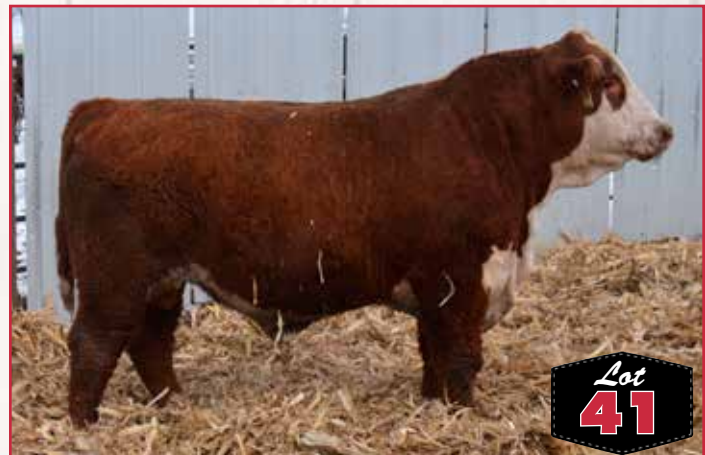

WH MASTERPLAN 113K

AHA #44409148 | DOB: 4/2/22 | Tattoo: 113K | POLLED

KCF BENNETT STRATEGY Z303 ET
TH MASTERPLAN 183F
TH 512X 145Y DOMINETTE 57B

SCHU-LAR ON TARGET 225
KCF MISS REVOLUTION X338 ET
FTF PROSPECTOR 145Y
TH 122 711 DOMINETTE 512X ET

Act. BW
88 lbs

RV REVOLUTION 0401
RW MISS REVOLUTION B112
RW MISS RELOAD M19

MSU TCF REVOLUTION 4R
HPH MISS STOCKER 9653 401
RW MR RELOAD 0603
ESF 37L MISS ADVANCE 430

Act. WW
676 lbs

CE	BW	WW	YW	MM	M&G	CHB
4.2	2.6	58	100	24	53	138

WW Ratio
95

Lot 41 is another double pigmented Masterplan son with plenty of extension, power and belly. Out of the easy fleshing B112 female.