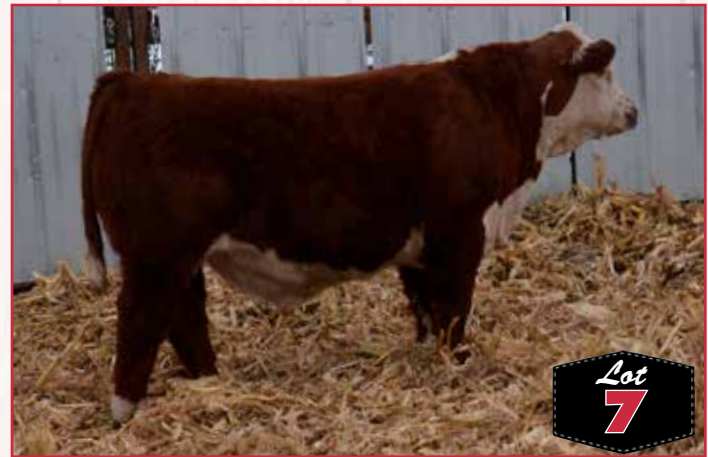

SHF WONDER M326 W18 ET
UPS MISS DIAMOND 1353
KJ HVH 33N REDEEM 485T ET
ECR MS BOOMER 8505

Act. BW
95 lbs

TH 702T 17Y LAMBEAU 158A
WH MISS KATIE 100E
RW MISS REVOLUTION B57

TH 22R 16S LAMBEAU 17Y
TH 502 P18 VERONICA 702T
RV REVOLUTION 0401
WOODCREST SALLY 98R

Act. WW
730 lbs

CE	BW	WW	YW	MM	M&G	CHB
-3.8	5.8	65	108	32	64	115

WW Ratio
99

Lot 5 is stout made, big footed bull meant for Angus females to produce outstanding feeder cattle.

Lot 6

WH HOUSTON 41L

AHA #44513948 | DOB: 2/28/23 | Tattoo: 41L | POLLED

SHF DAYBREAK Y02 D287 ET
SHF HOUSTON D287 H086
SHF MISS 14 20Z D223

SHF YORK 19H Y02
SHF MISS M326 T08 ET
LOEWEN 44X 6X 20Z
SHF RADAR R125 T75

Act. BW
61 lbs

ECR 173D ENDURANCE 8197
WH ENDURANCE 41H
RW MISS TIMES A WASTIN B19

NJW 79Z Z311 ENDURE 173D ET
ECR LADY FLOW 211ET
RST TIMES A WASTIN 0124
RV RED DOG LADY 1602

Act. WW
750 lbs

CE	BW	WW	YW	MM	M&G	CHB
10.3	-0.3	64	104	29	61	153

WW Ratio
98

Lot 6 is a HEIFER bull with a 61 pound birth weight. Top 10% CE, BW

Lot 7

WH HOUSTON 39L

AHA #44513949 | DOB: 2/28/23 | Tattoo: 39L | POLLED

SHF DAYBREAK Y02 D287 ET
SHF HOUSTON D287 H086
SHF MISS 14 20Z D223

SHF YORK 19H Y02
SHF MISS M326 T08 ET
LOEWEN 44X 6X 20Z
SHF RADAR R125 T75

Act. BW
90 lbs

TH 43P 719T VICTOR 467Y ET
WH MISS 719T VICTOR 467Y 24E
RV MS LAMBEAU 5049

TH 122 71I VICTOR 719T
TH 121L 8146 CASSANDRA 43P
TH 45W 17Y LAMBEAU 735A
RV MISS REVOLUTION 0449

Act. WW
888 lbs

CE	BW	WW	YW	MM	M&G	CHB
-0.2	3.2	72	115	26	62	127

WW Ratio
109

Lot 7 is another big time growth bull. Top 5% WW, YW