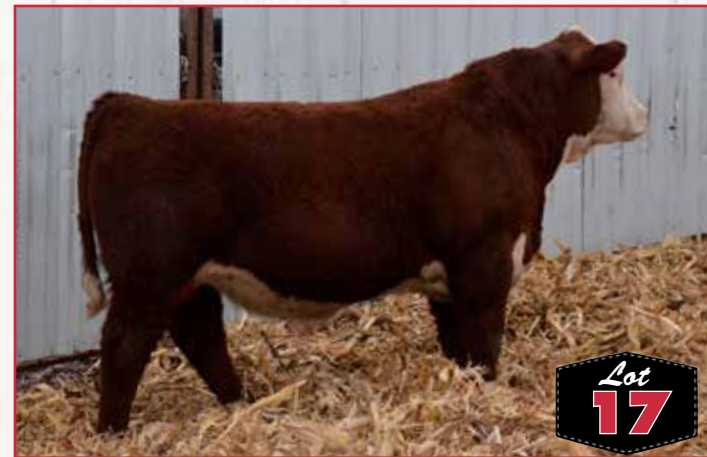

WH HOUSTON 25L

AHA #44513961 | DOB: 2/23/23 | Tattoo: 25L | HORNED

SHF DAYBREAK Y02 D287 ET
SHF HOUSTON D287 H086
SHF MISS 14 20Z D223

SHF YORK 19H Y02
SHF MISS M326 T08 ET
LOEWEN 44X 6X 20Z
SHF RADAR R125 T75

Act. BW
97 lbs

ECR BAR JOHN 5009

BAR JZ SHOW OF FORCE 005Z
ECR LADY REDEEM 3136
CHURCHILL RED BULL 200Z
RW MISS JAKADIAMONDS A72

Act. WW
972 lbs

WH MISS 5009 BAR JOHN 32F
WH MISS RED BULL 27D

CE	BW	WW	YW	MM	M&G	CHB
-3.9	5.3	86	137	32	75	137

WW Ratio
120

(DLF) (IEF) (HYF) (MSUDF) (MDF) (DBF)

Lot 17 is the largest weaning weight bull in this year's offering. He is a powerhouse. Big time, off the chart growth numbers. Top 1% WW, YW, M&G