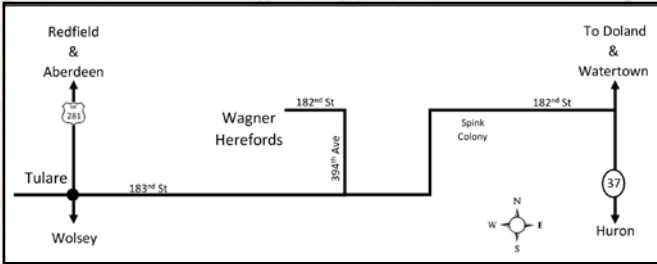

## Location

**Wagner Herefords | 39365 182nd Street, Redfield, SD**

### From Tulare & 183rd Street:

8 miles East on 183rd St, 1 mile North on 394th Ave, and ¼ mile West on 182nd Street

### From Hwy 37 & 182nd Street:

4 miles West on 182nd St, 1 mile South on 396th Ave, 2 miles West on 183rd St, 1 mile North on 394th Ave, and ¼ mile West on 182nd St.