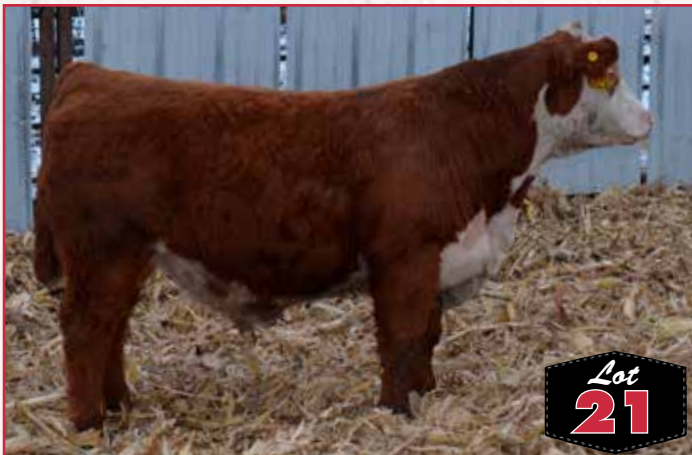

CE	BW	WW	YW	MM	M&G	CHB
3.3	2.7	49	78	29	53	133

WW Ratio 100

(DLF) (IEF) (HYF) (MSUDF) (MDF) (DBP)  
 From day one, 3960 has been that long spined, smooth shouldered, cool fronted bull that is quick to attract attention. Make some females out of this guy and reap the rewards. Lot 20 is consigned by Mitchell VanderWal; if he does not meet the guarantee the buyer will get their money back.