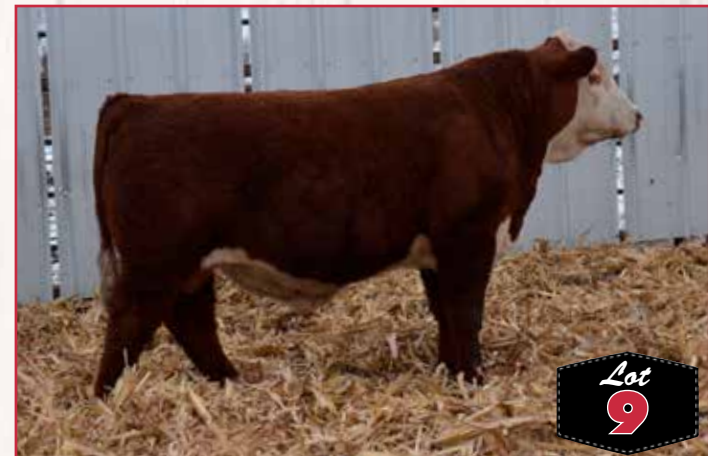

Lot 9

WH HOUSTON 32L

AHA #44513955 | DOB: 2/25/23 | Tattoo: 32L | POLLED

SHF DAYBREAK Y02 D287 ET
SHF HOUSTON D287 H086
SHF MISS 14 20Z D223

SHF YORK 19H Y02
SHF MISS M326 T08 ET
LOEWEN 44X 6X 20Z
SHF RADAR R125 T75

Act. BW
97 lbs

TH 702T 17Y LAMBEAU 158A
RW MISS KATIE C62
THR MISS THOR 1332Y

TH 22R 16S LAMBEAU 17Y
TH 502 P18 VERONICA 702T
SR SAGA 529W
THR MISS THOR 7157T

Act. WW
988 lbs

CE	BW	WW	YW	MM	M&G	CHB
-4.7	6.2	83	137	36	77	140

WW Ratio
120

(DLF) (IEF) (HYF) (MSUDF) (MDF) (DBF)

Lot 9 is out of a Dam of Distinction and a maternal sibling to our high selling lot from 2023, selling to Topp Herefords, Grace City, ND. Top 1% WW, YW, M&G